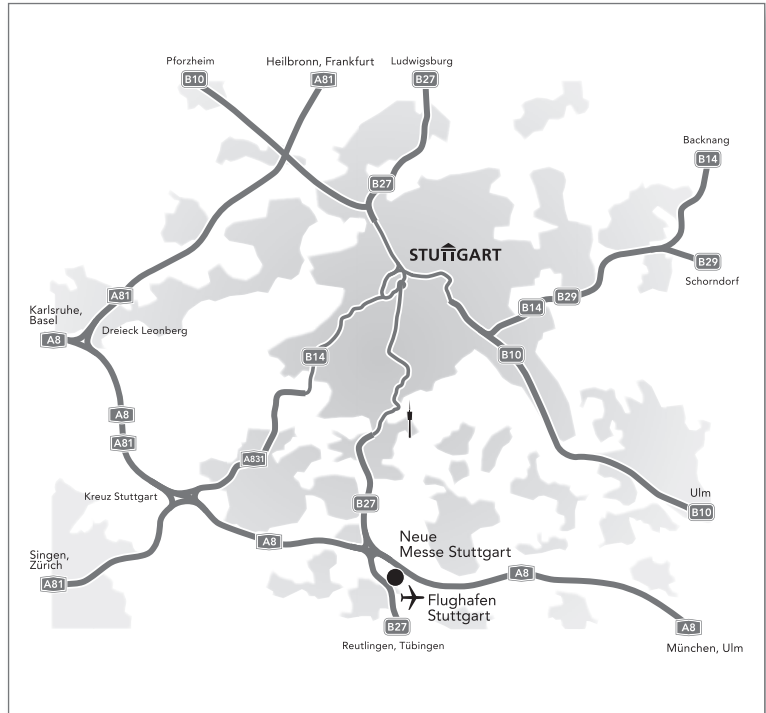

Access routes

Navigation address:

Flughafenstraße/Flughafen
70629 Stuttgart

By car

The sign guidance system

»Messe/Flughafen« will lead you to the trade fair site of Landesmesse Stuttgart GmbH from any direction, avoiding inner city traffic.

You can also use the **Park & Ride**

multi-storey car parks in Stuttgart and surroundings and travel to the trade fairgrounds by public transport.

- Information
 - Press
 - Kindergarten
 - Electronic cash
 - VIP Lounge
 - Restaurant, café, bistro
 - WC
 - First aid
 - Coin-operated telephone
 - Smoking area
 - Forum of churches
 - Quiet room
 - Snack & Shop
 - Service center, business center
 - Pharmacy at the airport
 - Bus stop
 - EnBW charging stations for electric vehicles
 - car2go parking spaces
 - Suburban train station S2, S3
 - Car park
 - Multi-storey car park
 - Underground garage
 - RV parking
- ↑ Stuttgart
B27
↓ Reutlingen
Tübingen